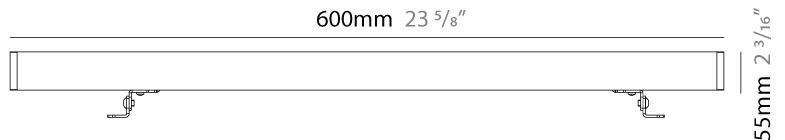

1. To build a product code in our configurator select the specify button on the base model # product page
2. To build a manual product code on this datasheet choose from the options listed below in blue font and add the suffix to the base model #

GENERAL

Series: Mini Corniche
Brand: Platek
Division: Exterior
Mounting Type: Surface
Mounting Location: Wall
Subcategory: Wallwash

PHYSICAL

Shape: Rectangle
Length (mm): 600
Length (in): 23 ⁵/₈"
Width (mm): 32
Width (in): 1 ¹/₄"
Height (mm): 32
Height (in): 1 ³/₁₆"
Extension (mm): 55
Extension (in): 2 ³/₁₆"
Light Distribution: Adjustable / Direct
Weight (kg): 1.8
Weight (lbs): 4.0
Screws: A4 stainless steel
Diffuser: Clear tempered glass
Gasket: Gore-Tex valve to prevent condensation inside the fitting.
Fixture Finish: BLK / WHI / GRY / COR / ANT / BRZ
Fixture Material: Extruded Aluminum

ELECTRICAL

Lamp Type: LED
Total Output Wattage (W): 23
Dimming: Bluetooth technology or DMX
Control Gear: DMX
Driver Included: No
Driver Location: Remote
Driver Type: Constant Current - Universal
Driver Class: Class 2
Input Voltage (V): 120 - 277
Constant Current (MA): 500

LED

Number of LEDs: 16
Color Temperature (°K): RGBW
CRI: >80 CRI
Lamp Life (hrs): 60000
Special LEDs offerings: RGBW

OPTICAL

Optic°: 26 / 40 / ELL

RATINGS AND CERTIFICATIONS

Certified By: Certified for North American Standards
IP rating: IP65
IK Rating: IK07
Bug Rating: B1 U0 G0

PROJECT
TYPE
SPECIFIER
QUANTITY
DATE

32mm 1 ¹/₄"

30mm 1 ³/₁₆"