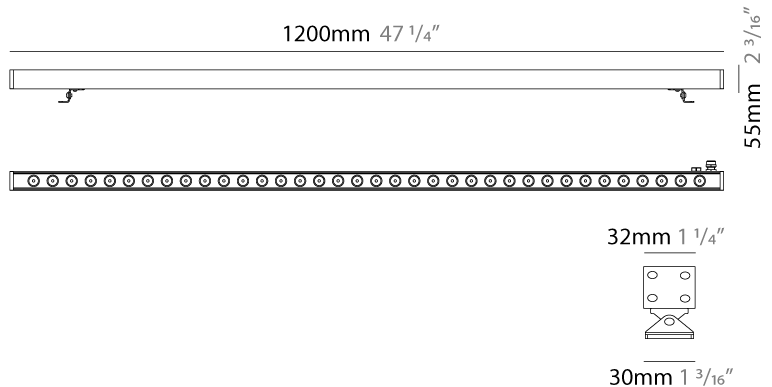

1. To build a product code in our configurator select the specify button on the base model # product page
2. To build a manual product code on this datasheet choose from the options listed below in blue font and add the suffix to the base model #

GENERAL

Series: Mini Corniche
Brand: Platek
Division: Exterior
Mounting Type: Surface
Mounting Location: Wall
Subcategory: Wallwash

PHYSICAL

Shape: Rectangle
Length (mm): 1200
Length (in): 47 1/4
Width (mm): 32
Width (in): 1 1/4
Height (mm): 32
Height (in): 1 1/4
Extension (mm): 55
Extension (in): 2 3/16
Light Distribution: Adjustable / Direct
Weight (kg): 2.5
Weight (lbs): 5.5
Screws: A4 stainless steel
Diffuser: Clear tempered glass
Gasket: Gore-Tex valve to prevent condensation inside the fitting.
Fixture Finish: BLK / WHI / GRY / COR / ANT / BRZ
Fixture Material: Extruded Aluminum

ELECTRICAL

Lamp Type: LED
Total Output Wattage (W): 46
Dimming: Bluetooth technology or DMX
Control Gear: DMX
Driver Included: No
Driver Location: Remote
Driver Type: Constant Current - Universal
Driver Class: Class 2
Input Voltage (V): 120 - 277
Constant Current (MA): 500

LED

Number of LEDs: 32
Color Temperature (°K): RGBW
CRI: >80 CRI
Lamp Life (hrs): 60000
Special LEDs offerings: RGBW

OPTICAL

Optic°: 26 / 40 / ELL

RATINGS AND CERTIFICATIONS

Certified By: Certified for North American Standards
IP rating: IP65
IK Rating: IK07
Bug Rating: B1 U0 G0

PROJECT
TYPE
SPECIFIER
QUANTITY
DATE